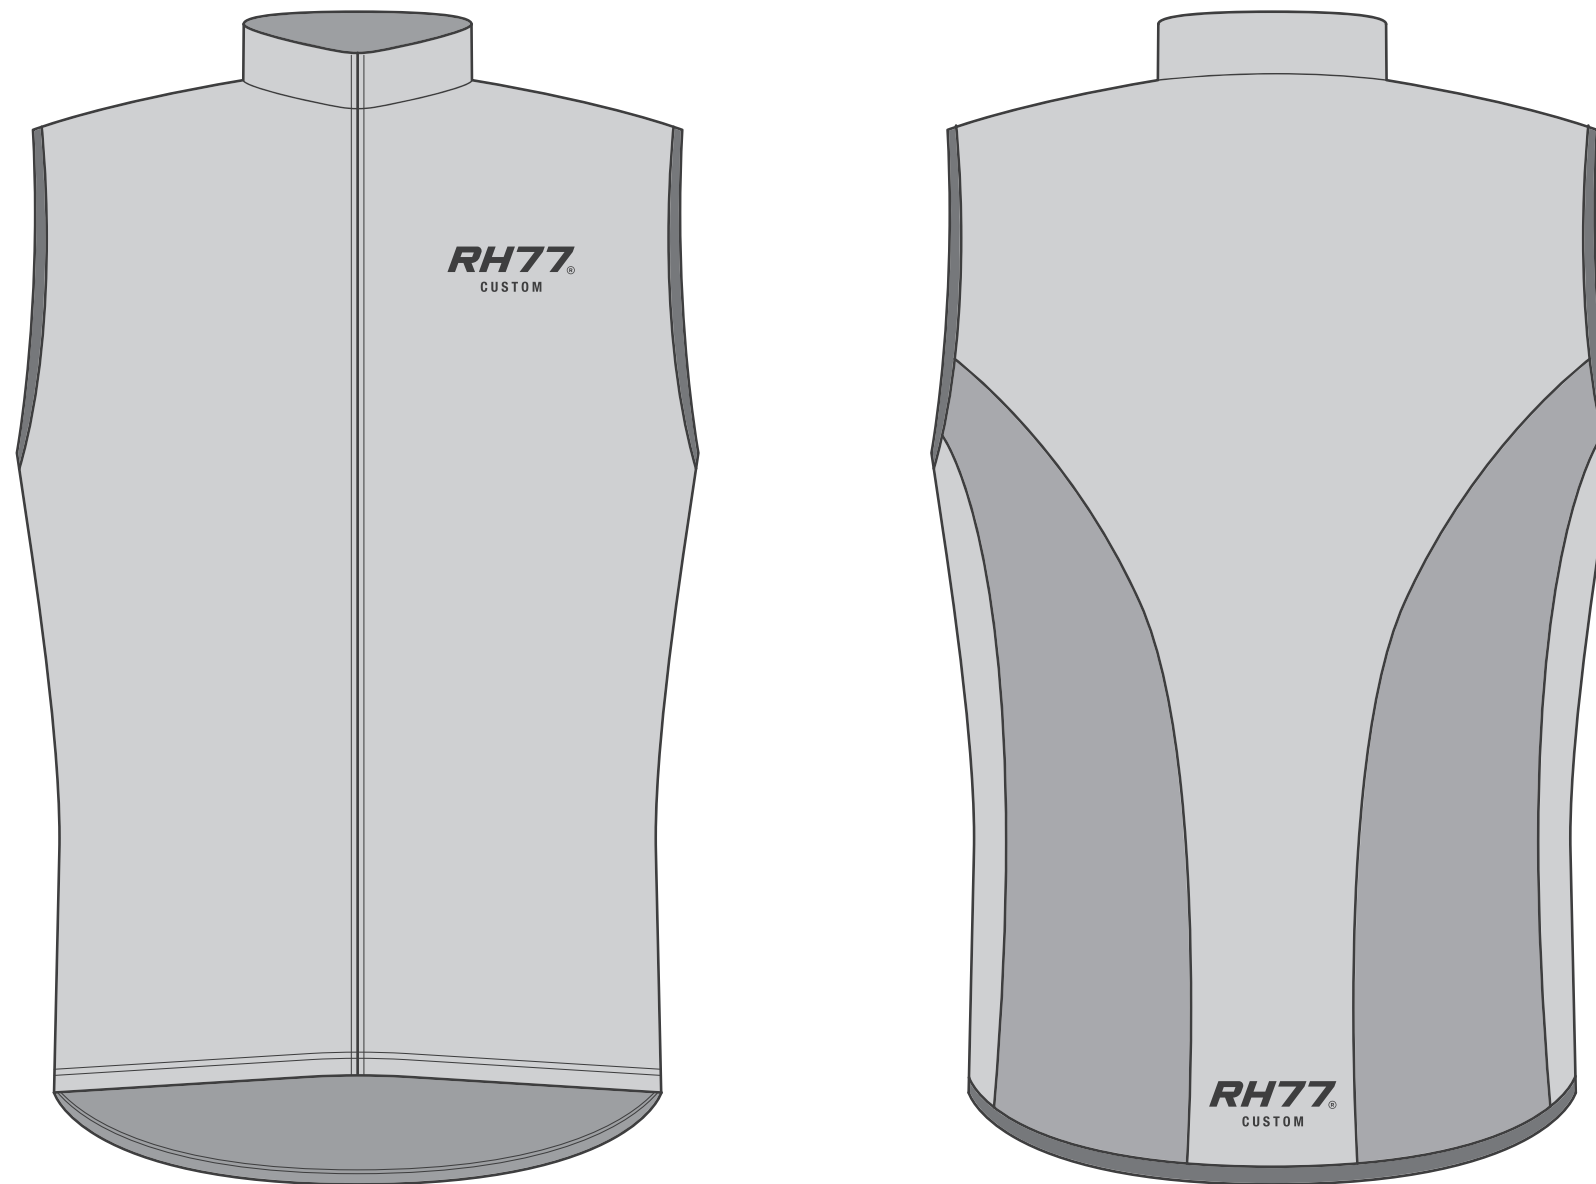

JERSEY: SUPERSPEED (UNISEX)

JERSEY: RACE 1.6 (UNISEX)

JERSEY: RACE 1.6 (WOMENS)

BIB SHORTS: PRO 7 (UNISEX)

GILET: PRO (UNISEX)

CAP: CAFÉ

JERSEY: **ARM WARMERS**