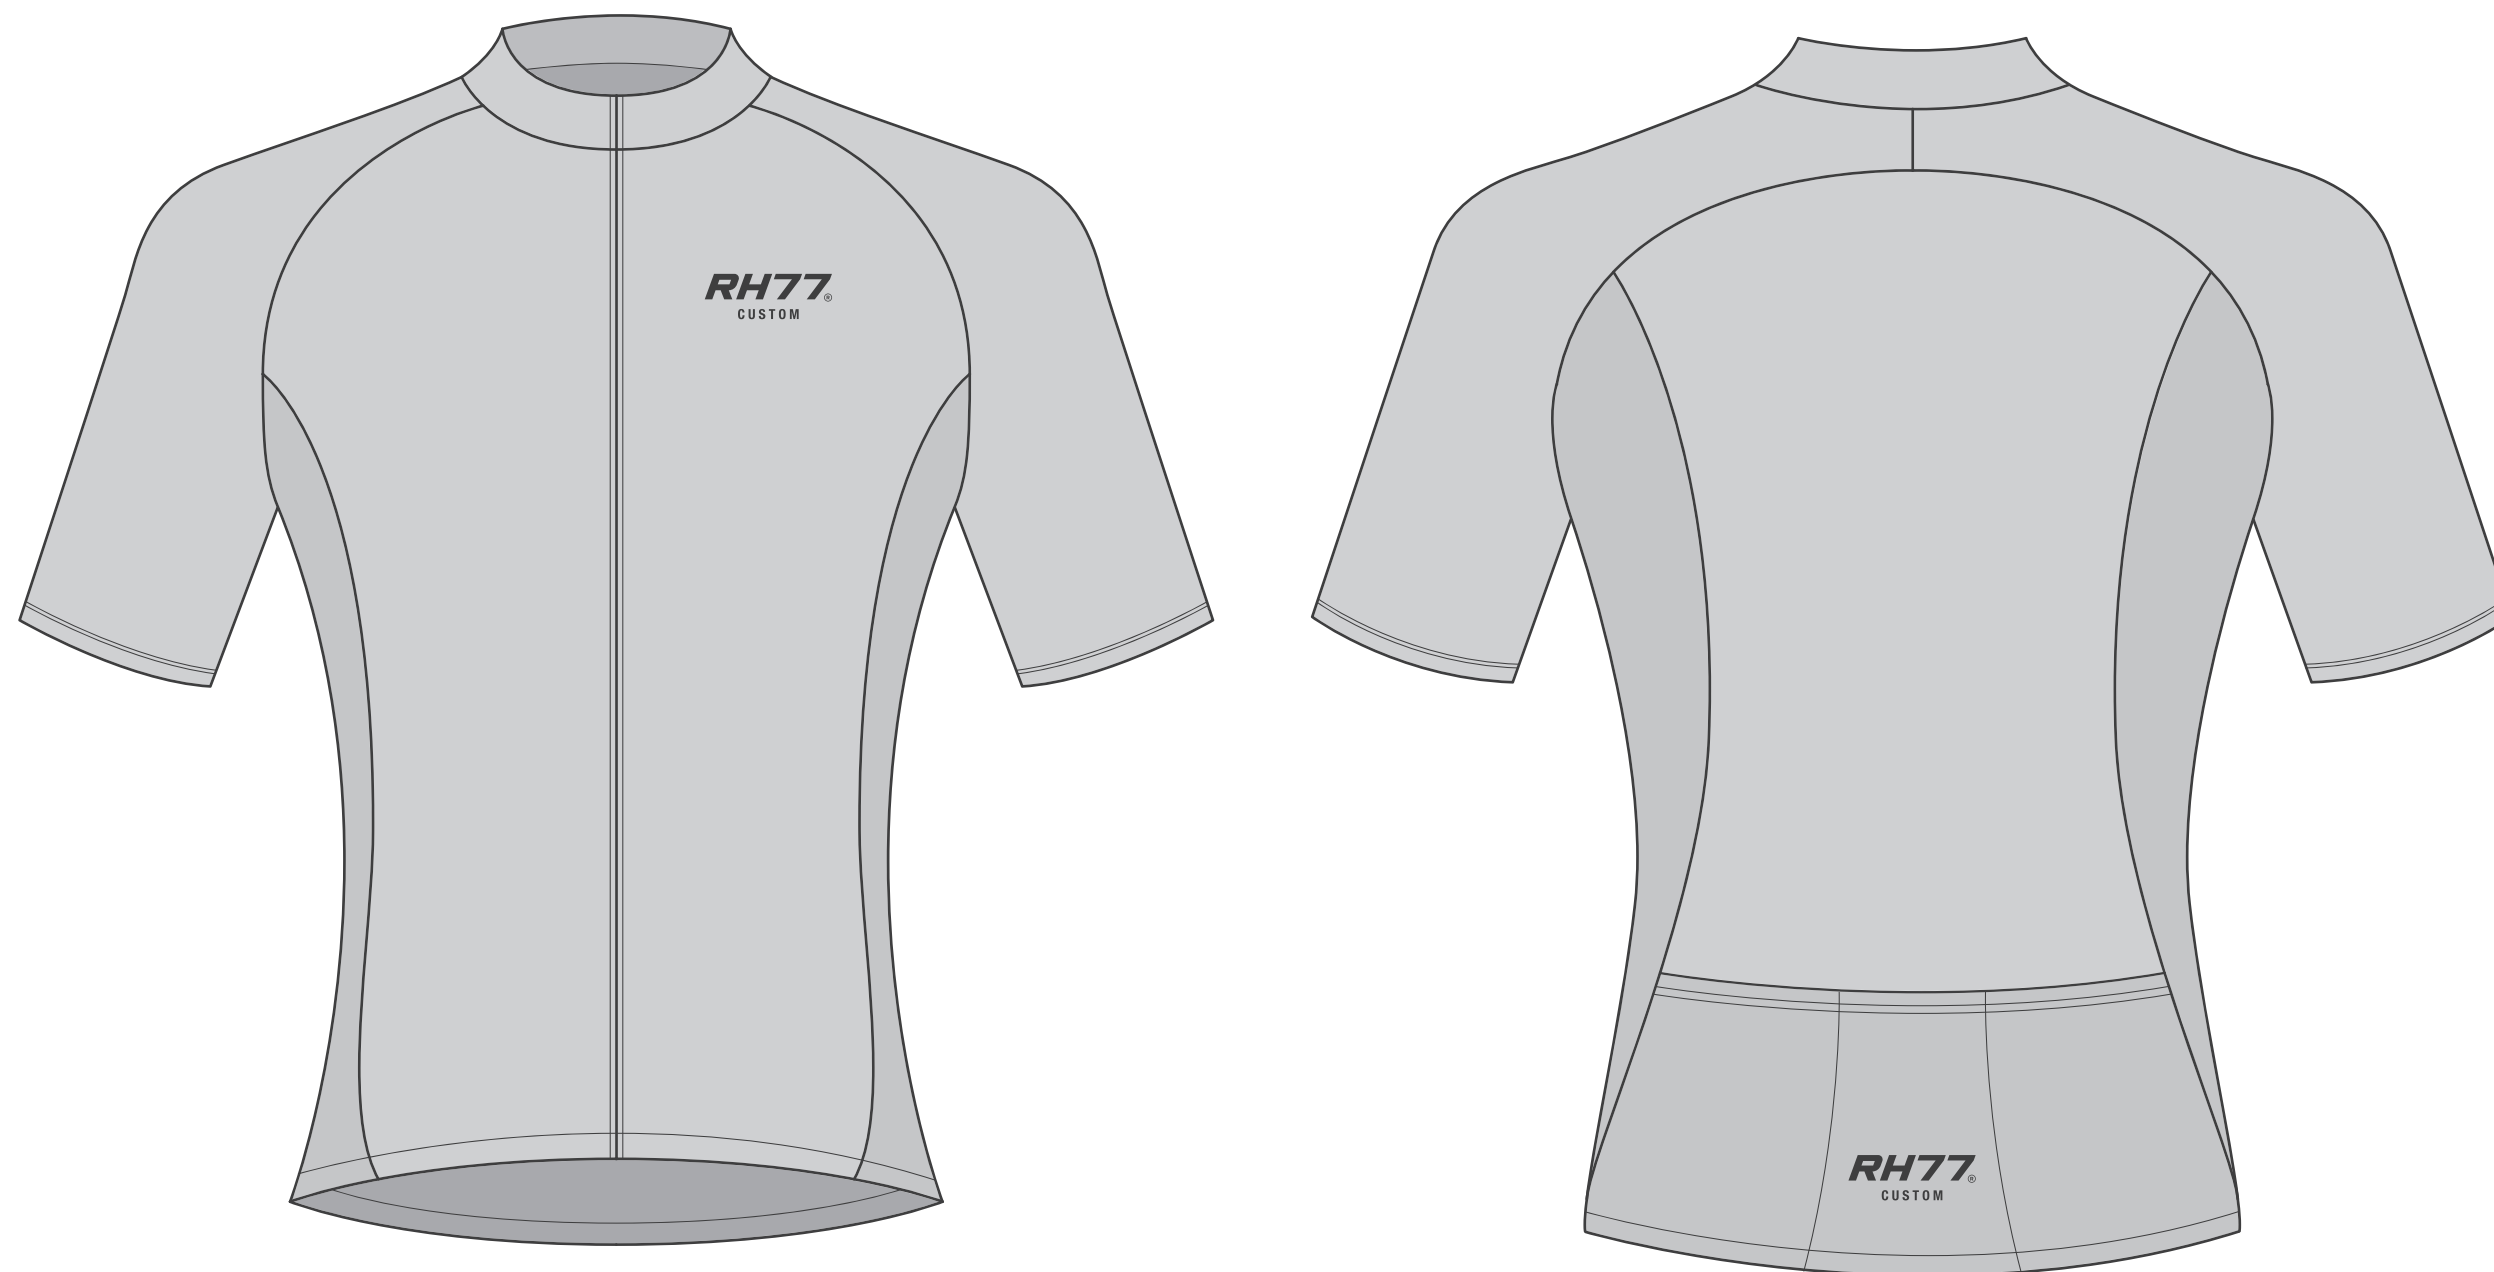

JERSEY: SUPERSPEED (UNISEX)

JERSEY: RACE 1.6 (UNISEX)

JERSEY: RACE 1.6 (WOMENS)

BIB SHORTS: PRO 7 (UNISEX)

GILET: PRO (UNISEX)

CAP: CAFÉ

JERSEY: **ARM WARMERS**