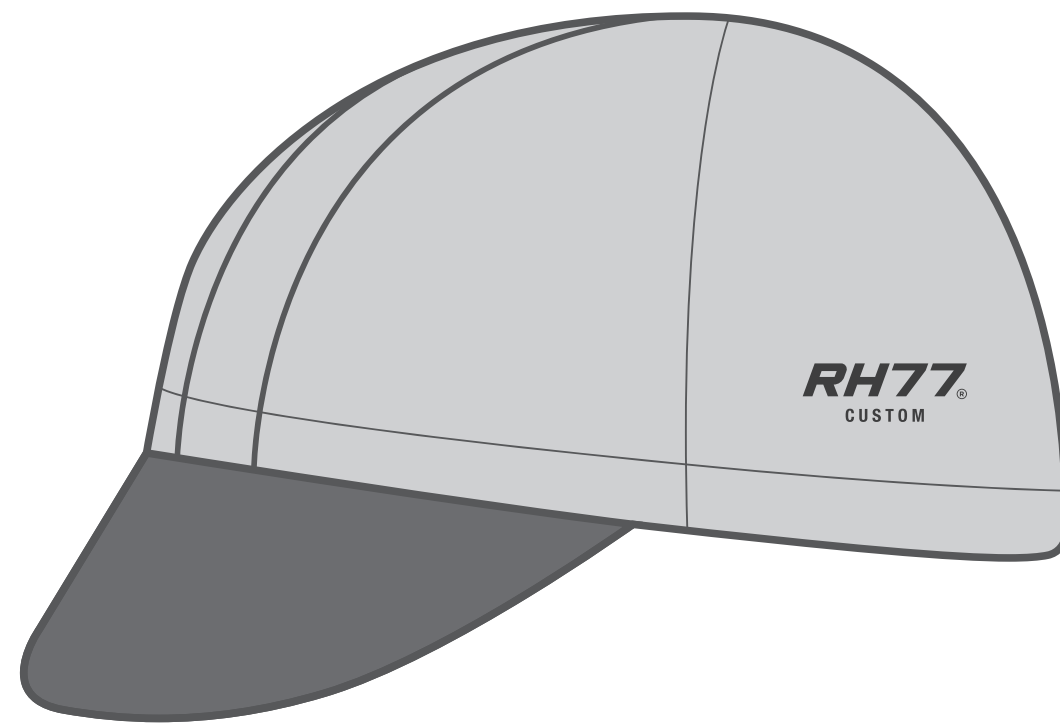

JERSEY: SUPERSPEED (UNISEX)

JERSEY: RACE 1.6 (UNISEX)

JERSEY: RACE 1.6 (WOMENS)

BIB SHORTS: PRO 7 (UNISEX)

GILET: PRO (UNISEX)

CAP: CAFÉ

JERSEY: **ARM WARMERS**