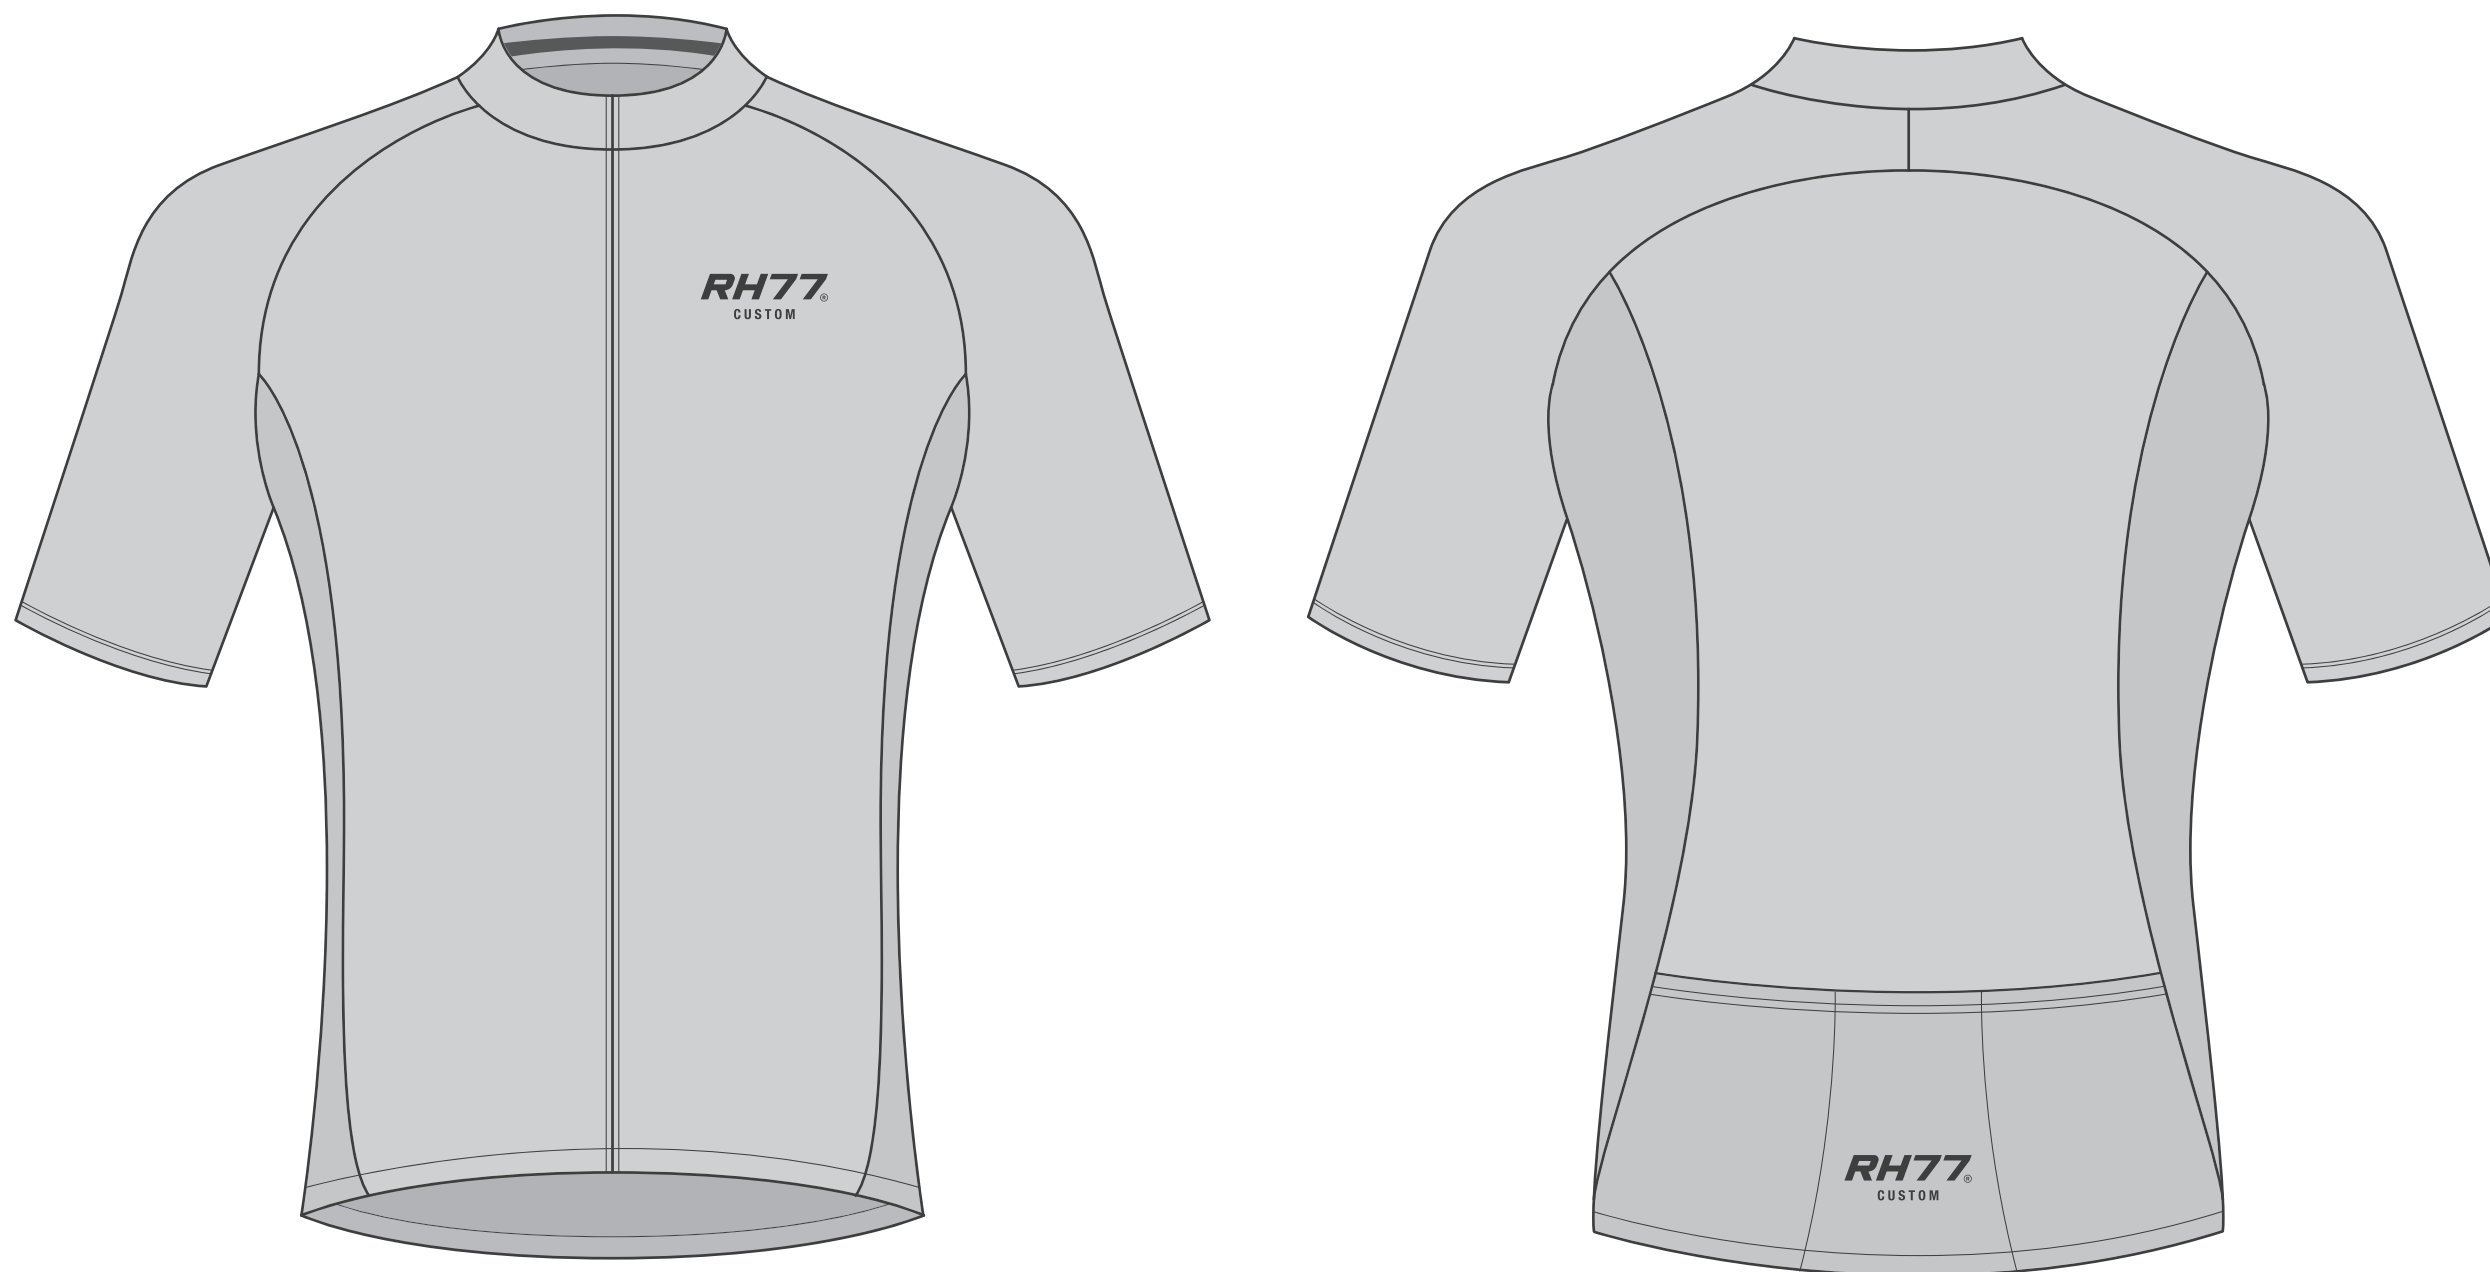

JERSEY: SUPERSPEED (UNISEX)

JERSEY: RACE 1.6 (UNISEX)

JERSEY: RACE 1.6 (WOMENS)

BIB SHORTS: PRO 7 (UNISEX)

GILET: PRO (UNISEX)

CAP: CAFÉ

JERSEY: **ARM WARMERS**