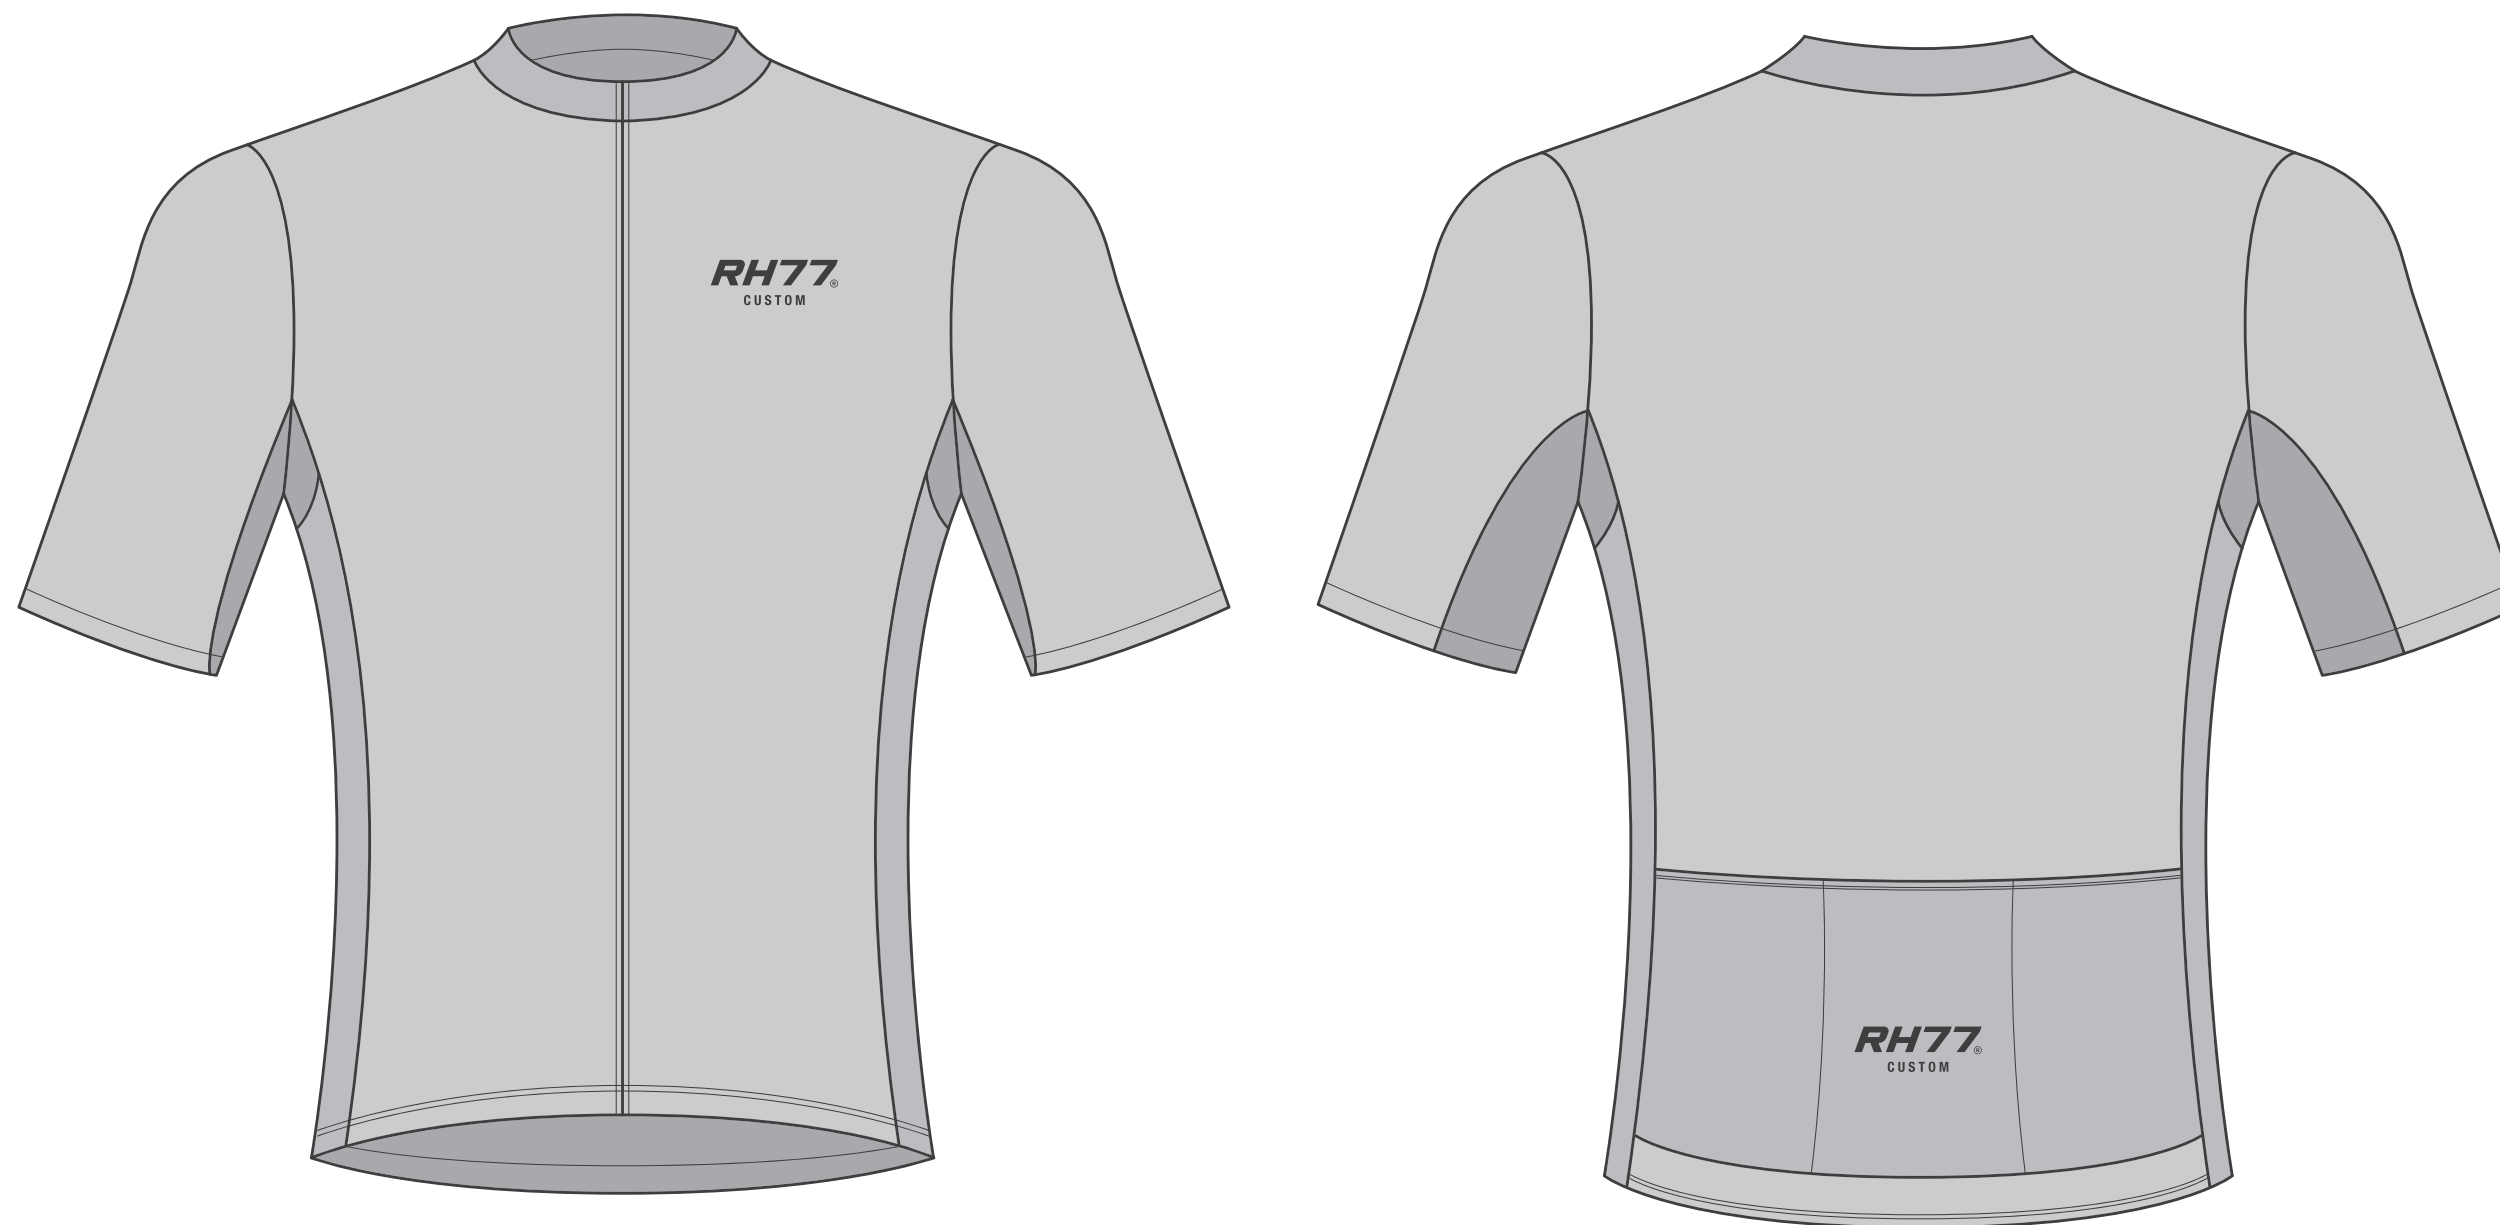

JERSEY: SUPERSPEED (UNISEX)

JERSEY: RACE 1.6 (UNISEX)

JERSEY: RACE 1.6 (WOMENS)

BIB SHORTS: PRO 7 (UNISEX)

GILET: PRO (UNISEX)

CAP: CAFÉ

JERSEY: **ARM WARMERS**