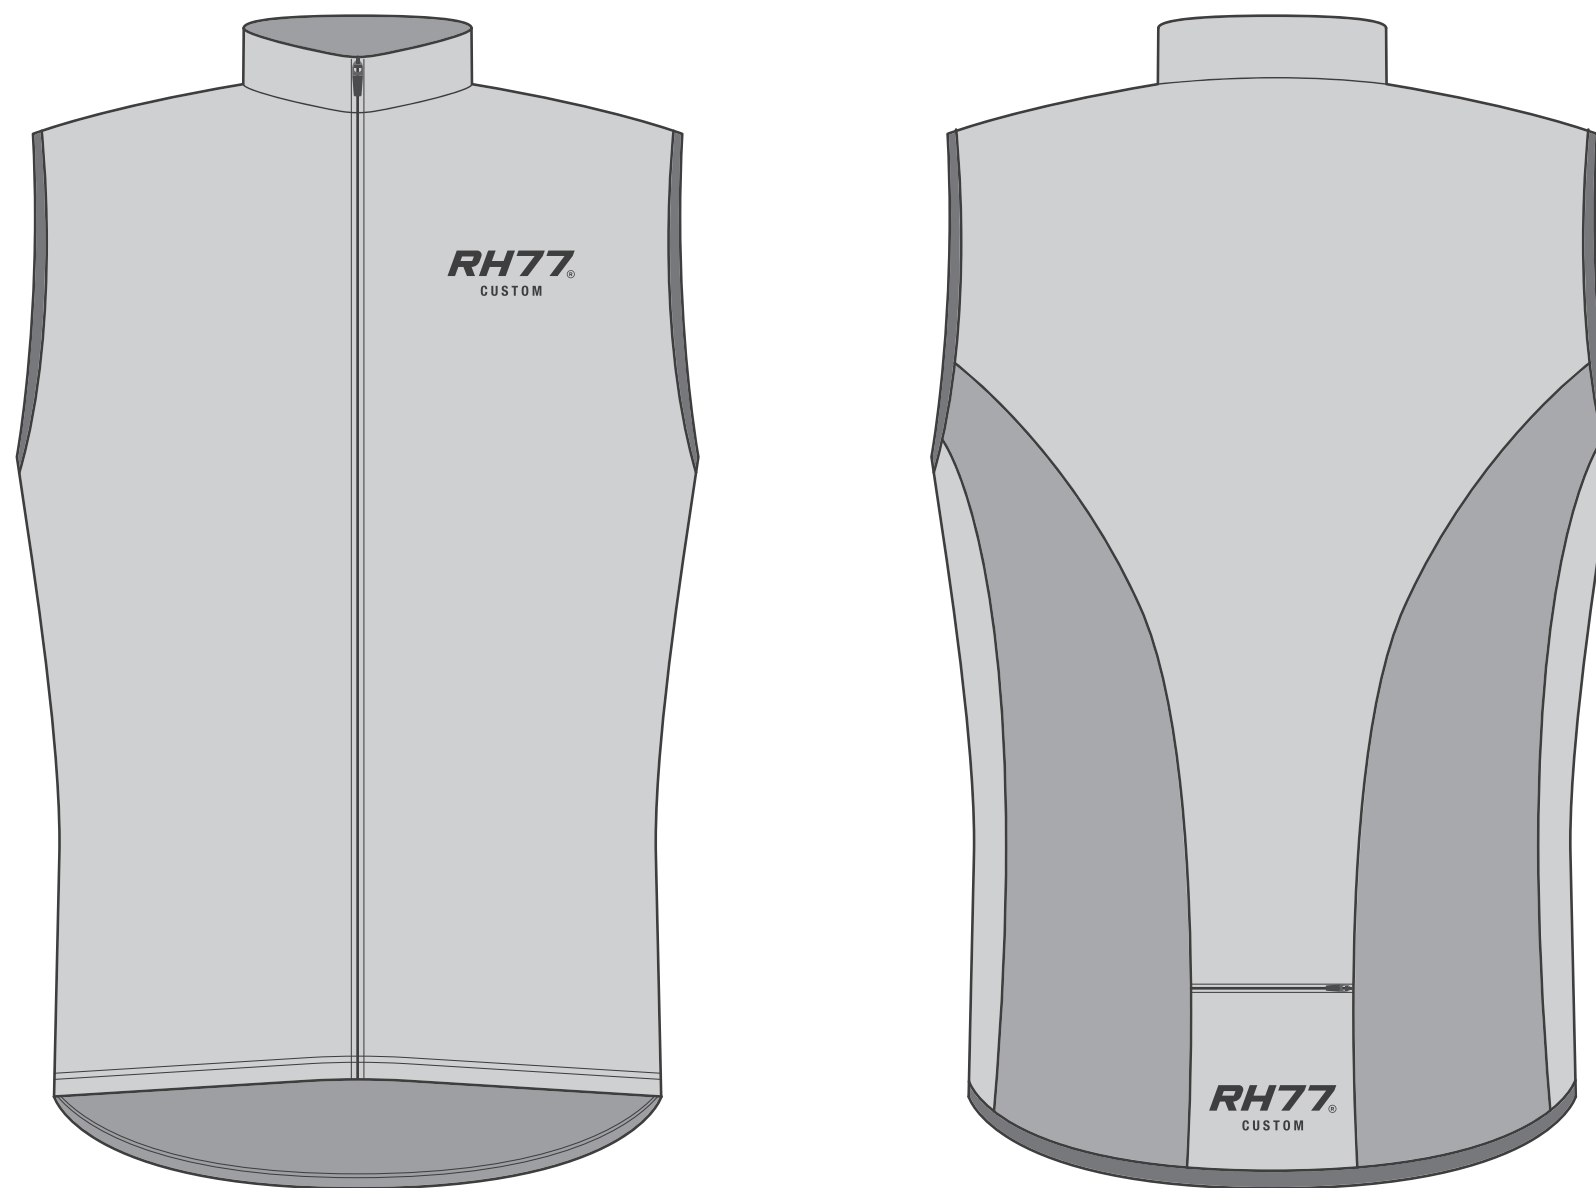

JERSEY: RACE 1.6 (UNISEX)

JERSEY: RACE 1.6 (WOMENS)

BIB SHORTS: PRO 7 (UNISEX)

GILET: PRO (UNISEX)

CAP: CAFÉ

JERSEY: **ARM WARMERS**