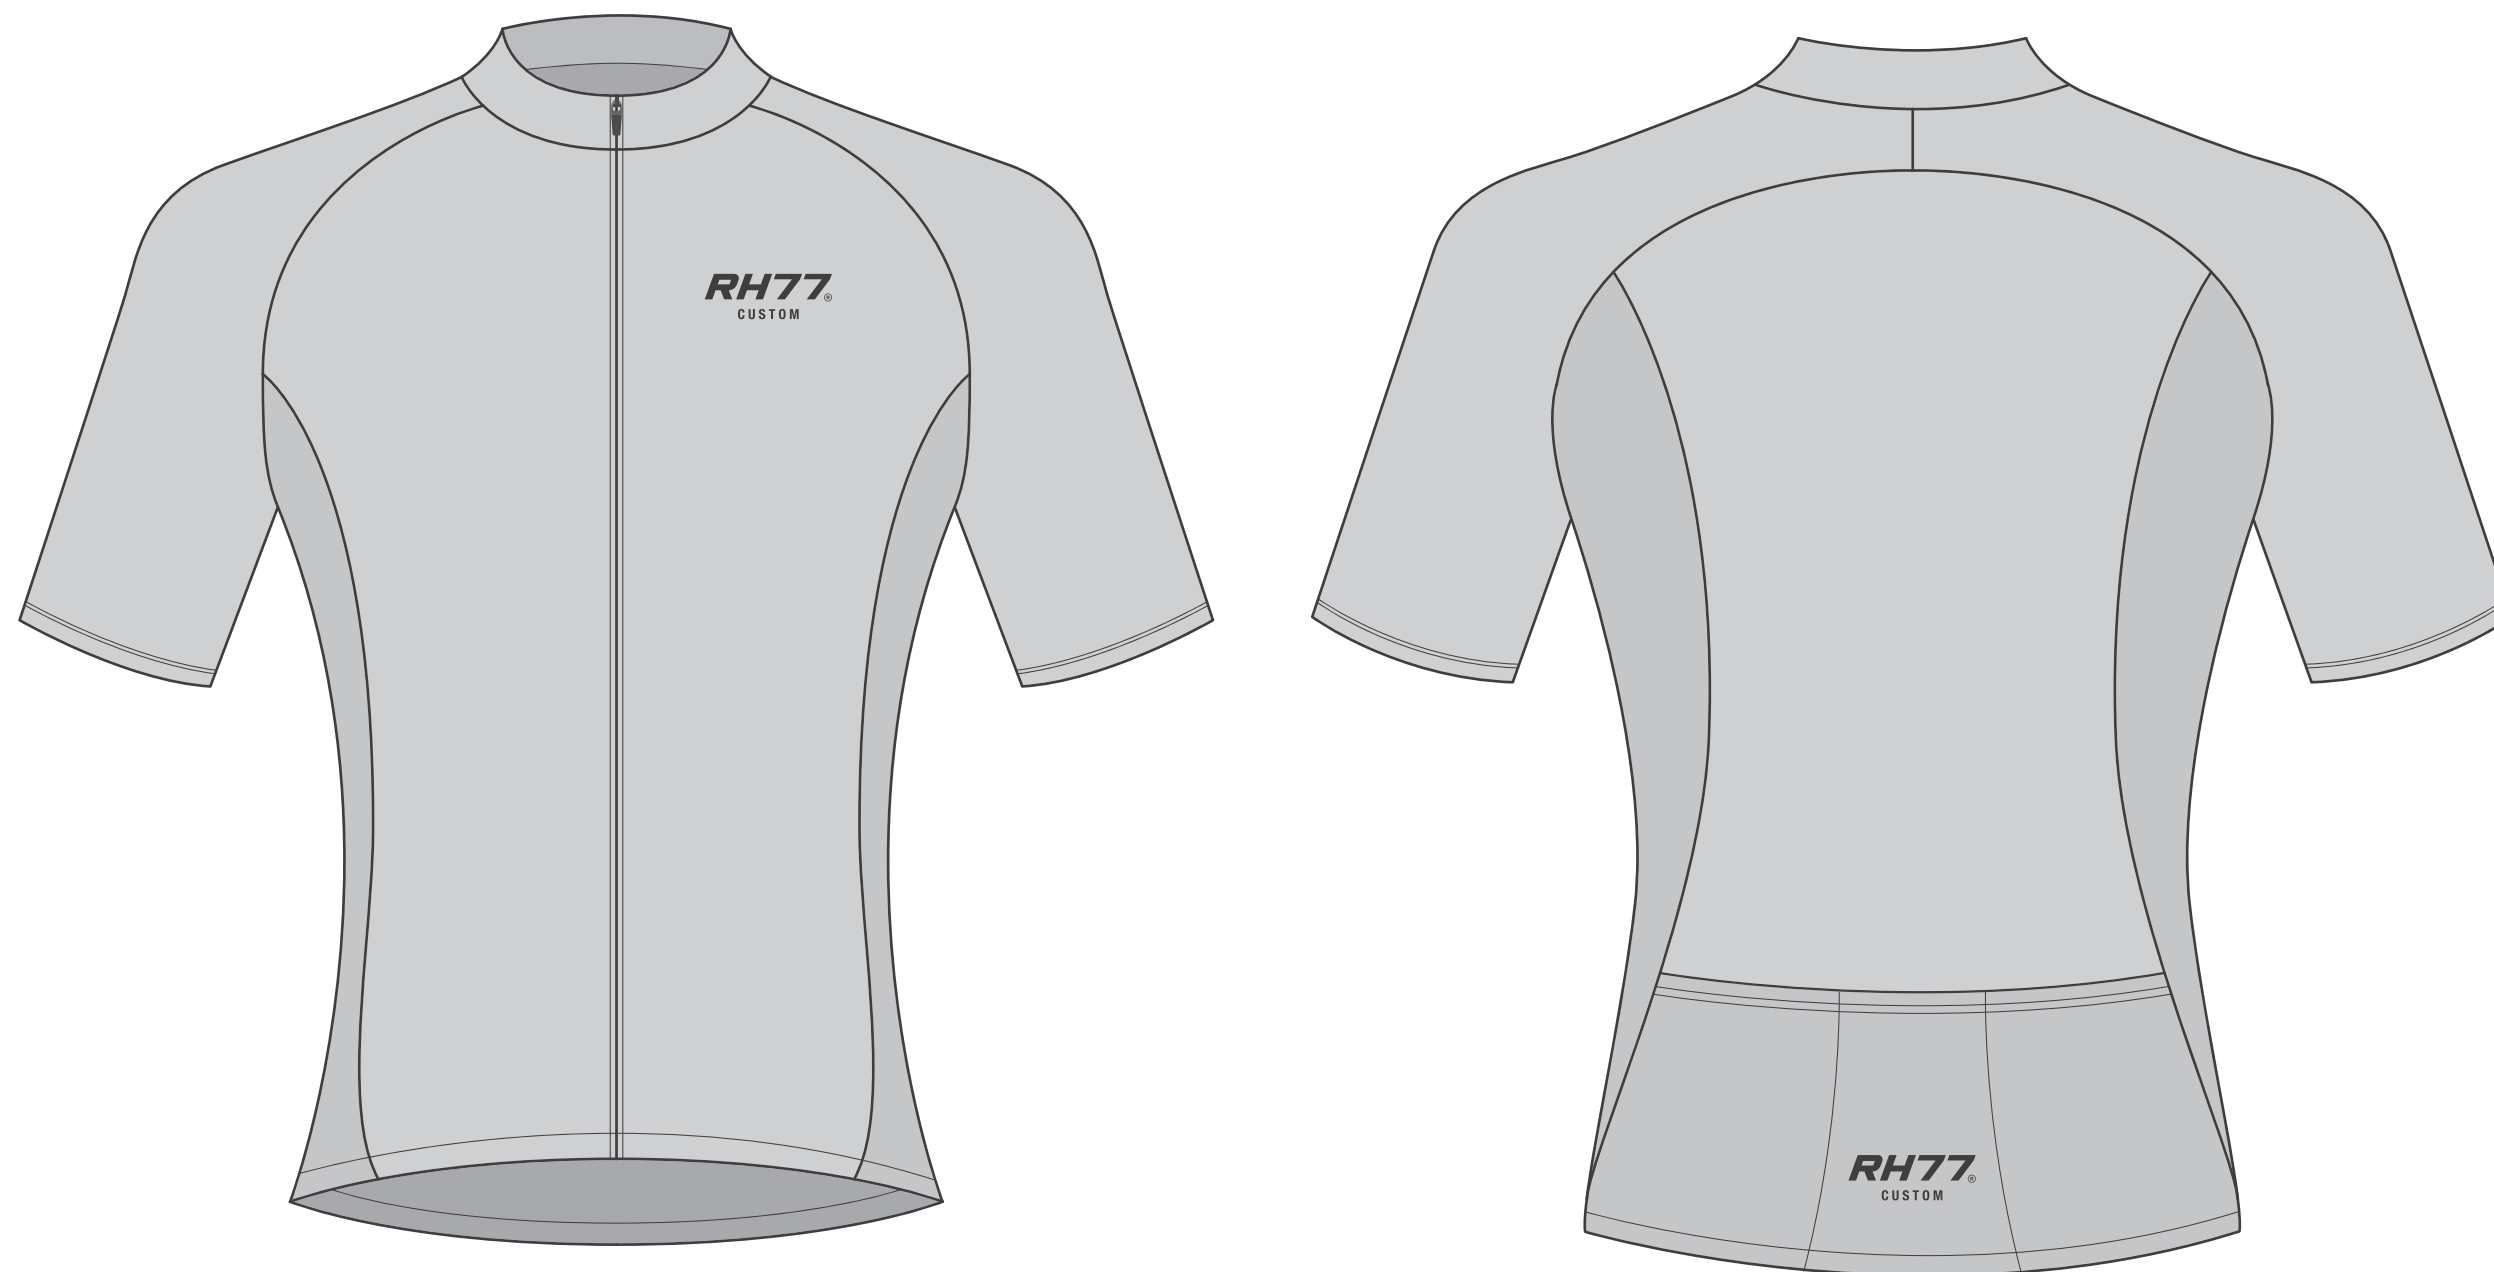

JERSEY: RACE 1.6 (UNISEX)

JERSEY: RACE 1.6 (WOMENS)

BIB SHORTS: PRO 7 (UNISEX)

GILET: PRO (UNISEX)

CAP: CAFÉ

JERSEY: **ARM WARMERS**