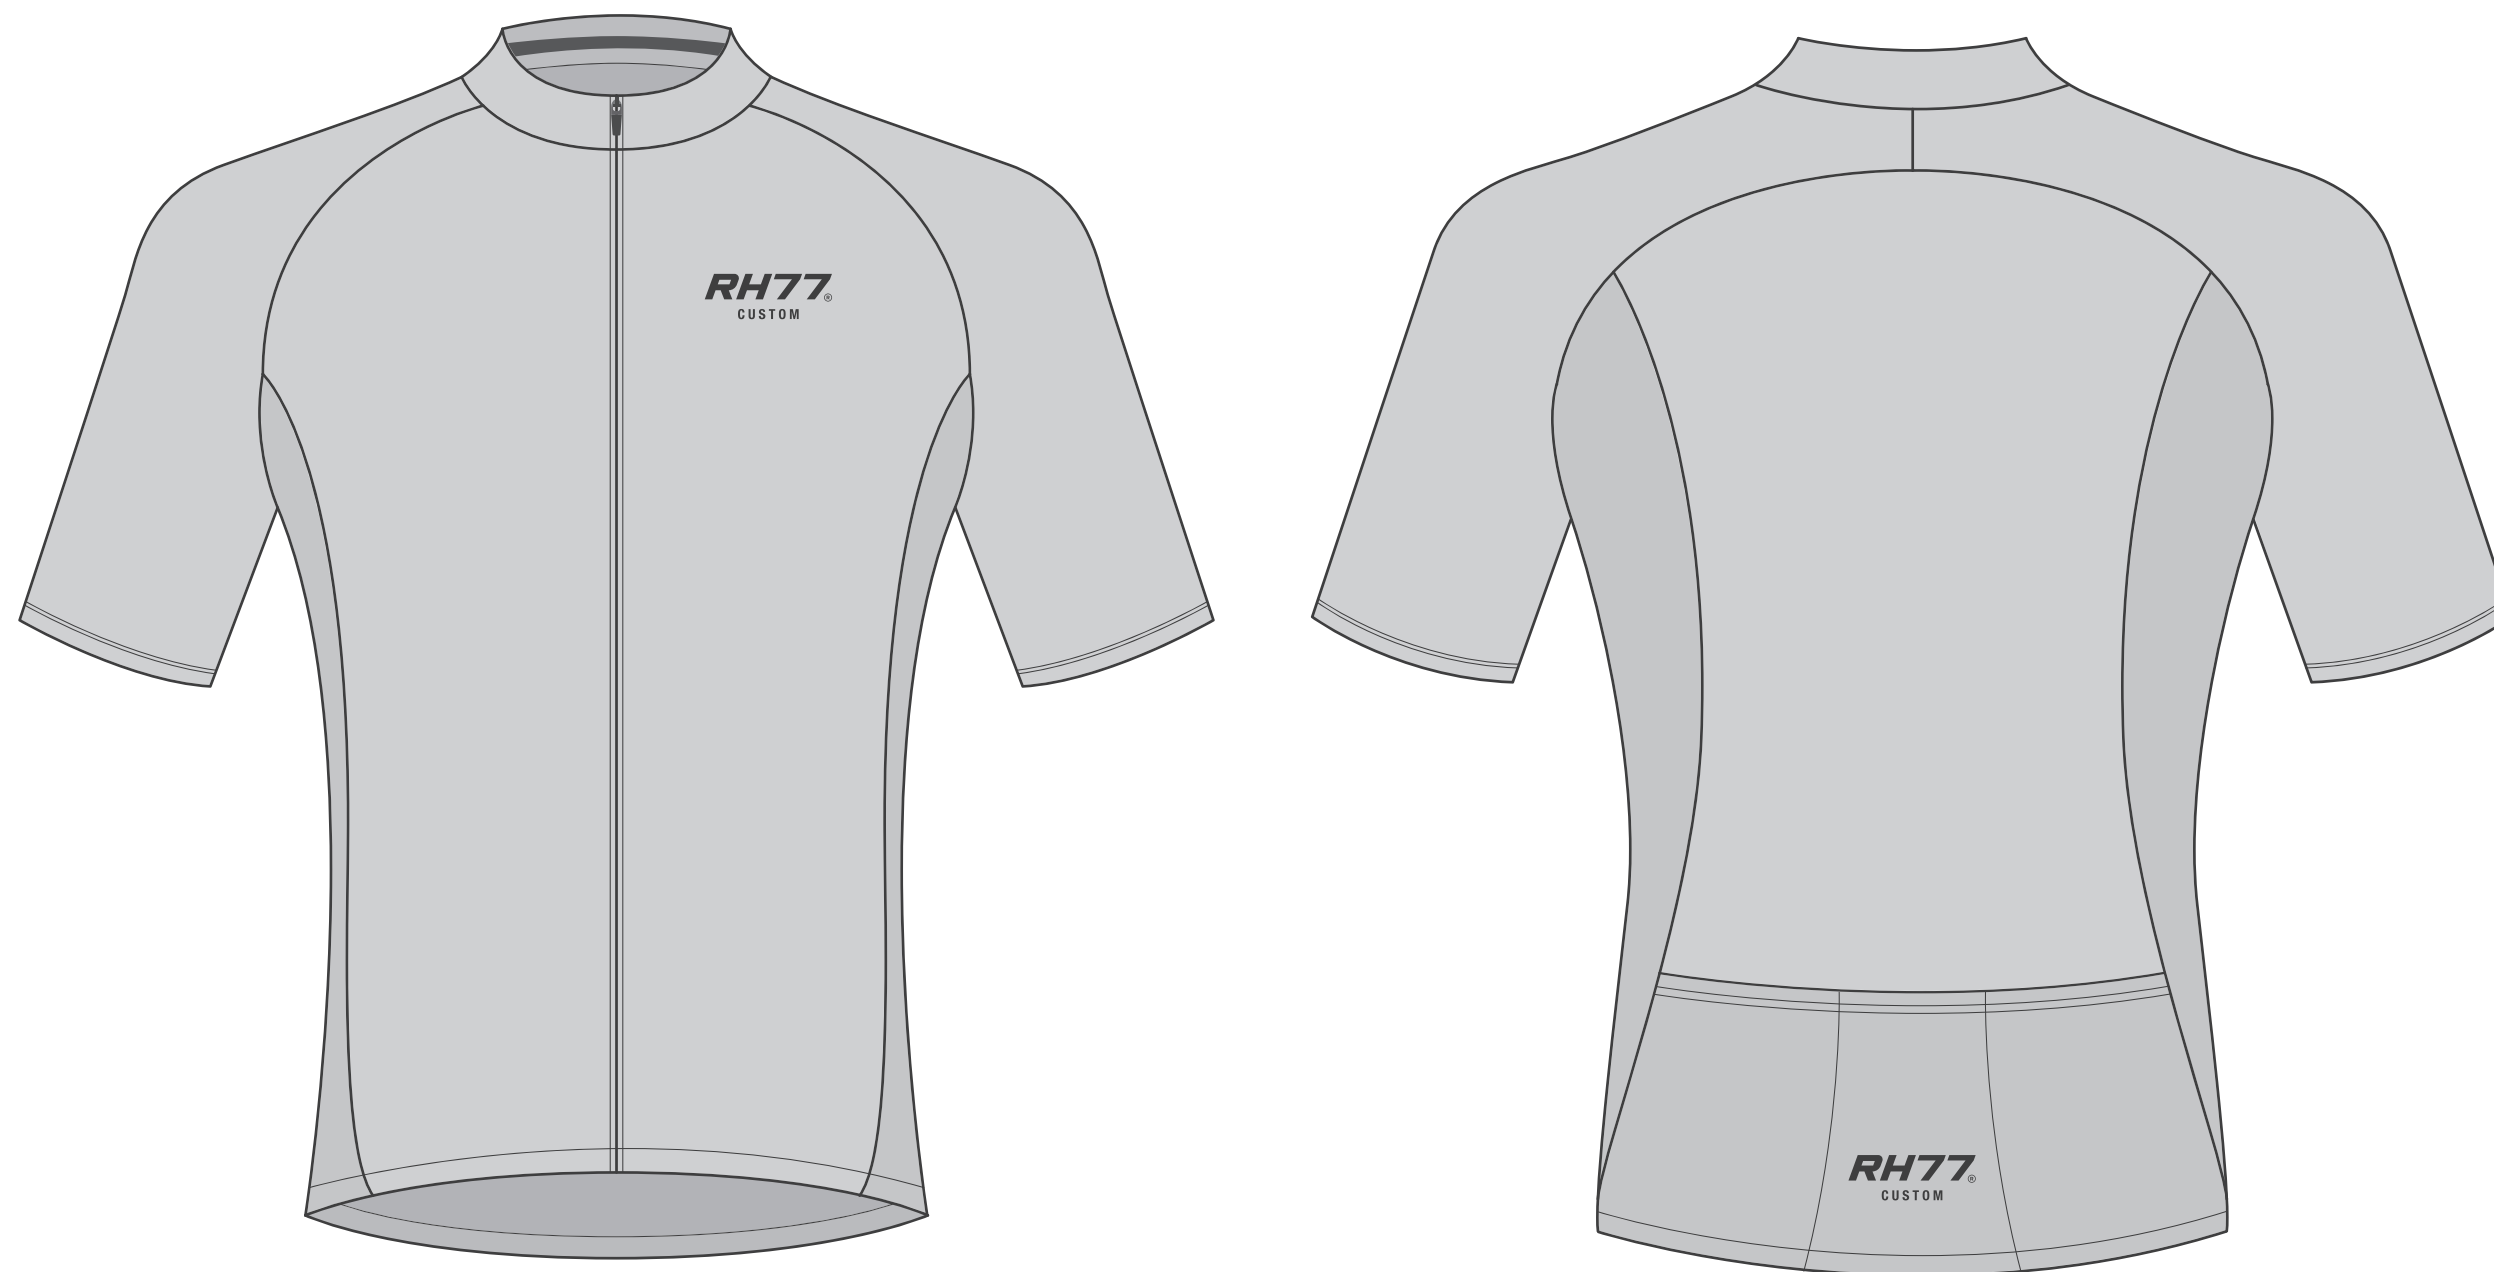

JERSEY: RACE 1.6 (UNISEX)

JERSEY: RACE 1.6 (WOMENS)

BIB SHORTS: PRO 7 (UNISEX)

GILET: PRO (UNISEX)

CAP: CAFÉ

JERSEY: **ARM WARMERS**