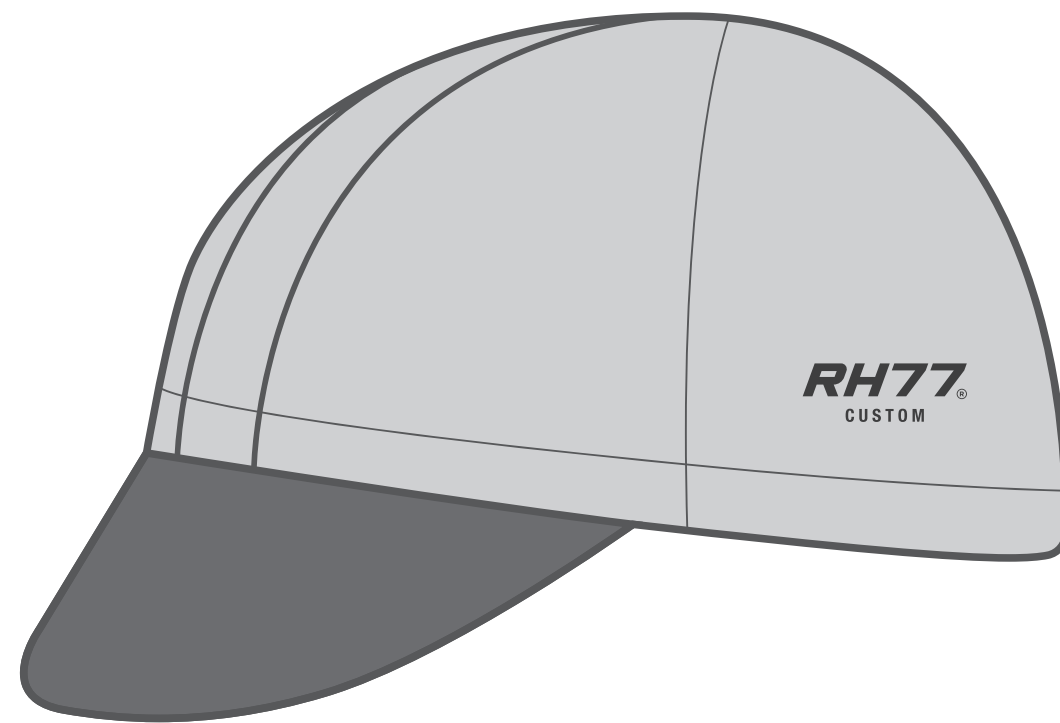

JERSEY: RACE 1.6 (UNISEX)

JERSEY: RACE 1.6 (WOMENS)

BIB SHORTS: PRO 7 (UNISEX)

GILET: PRO (UNISEX)

CAP: CAFÉ

JERSEY: **ARM WARMERS**